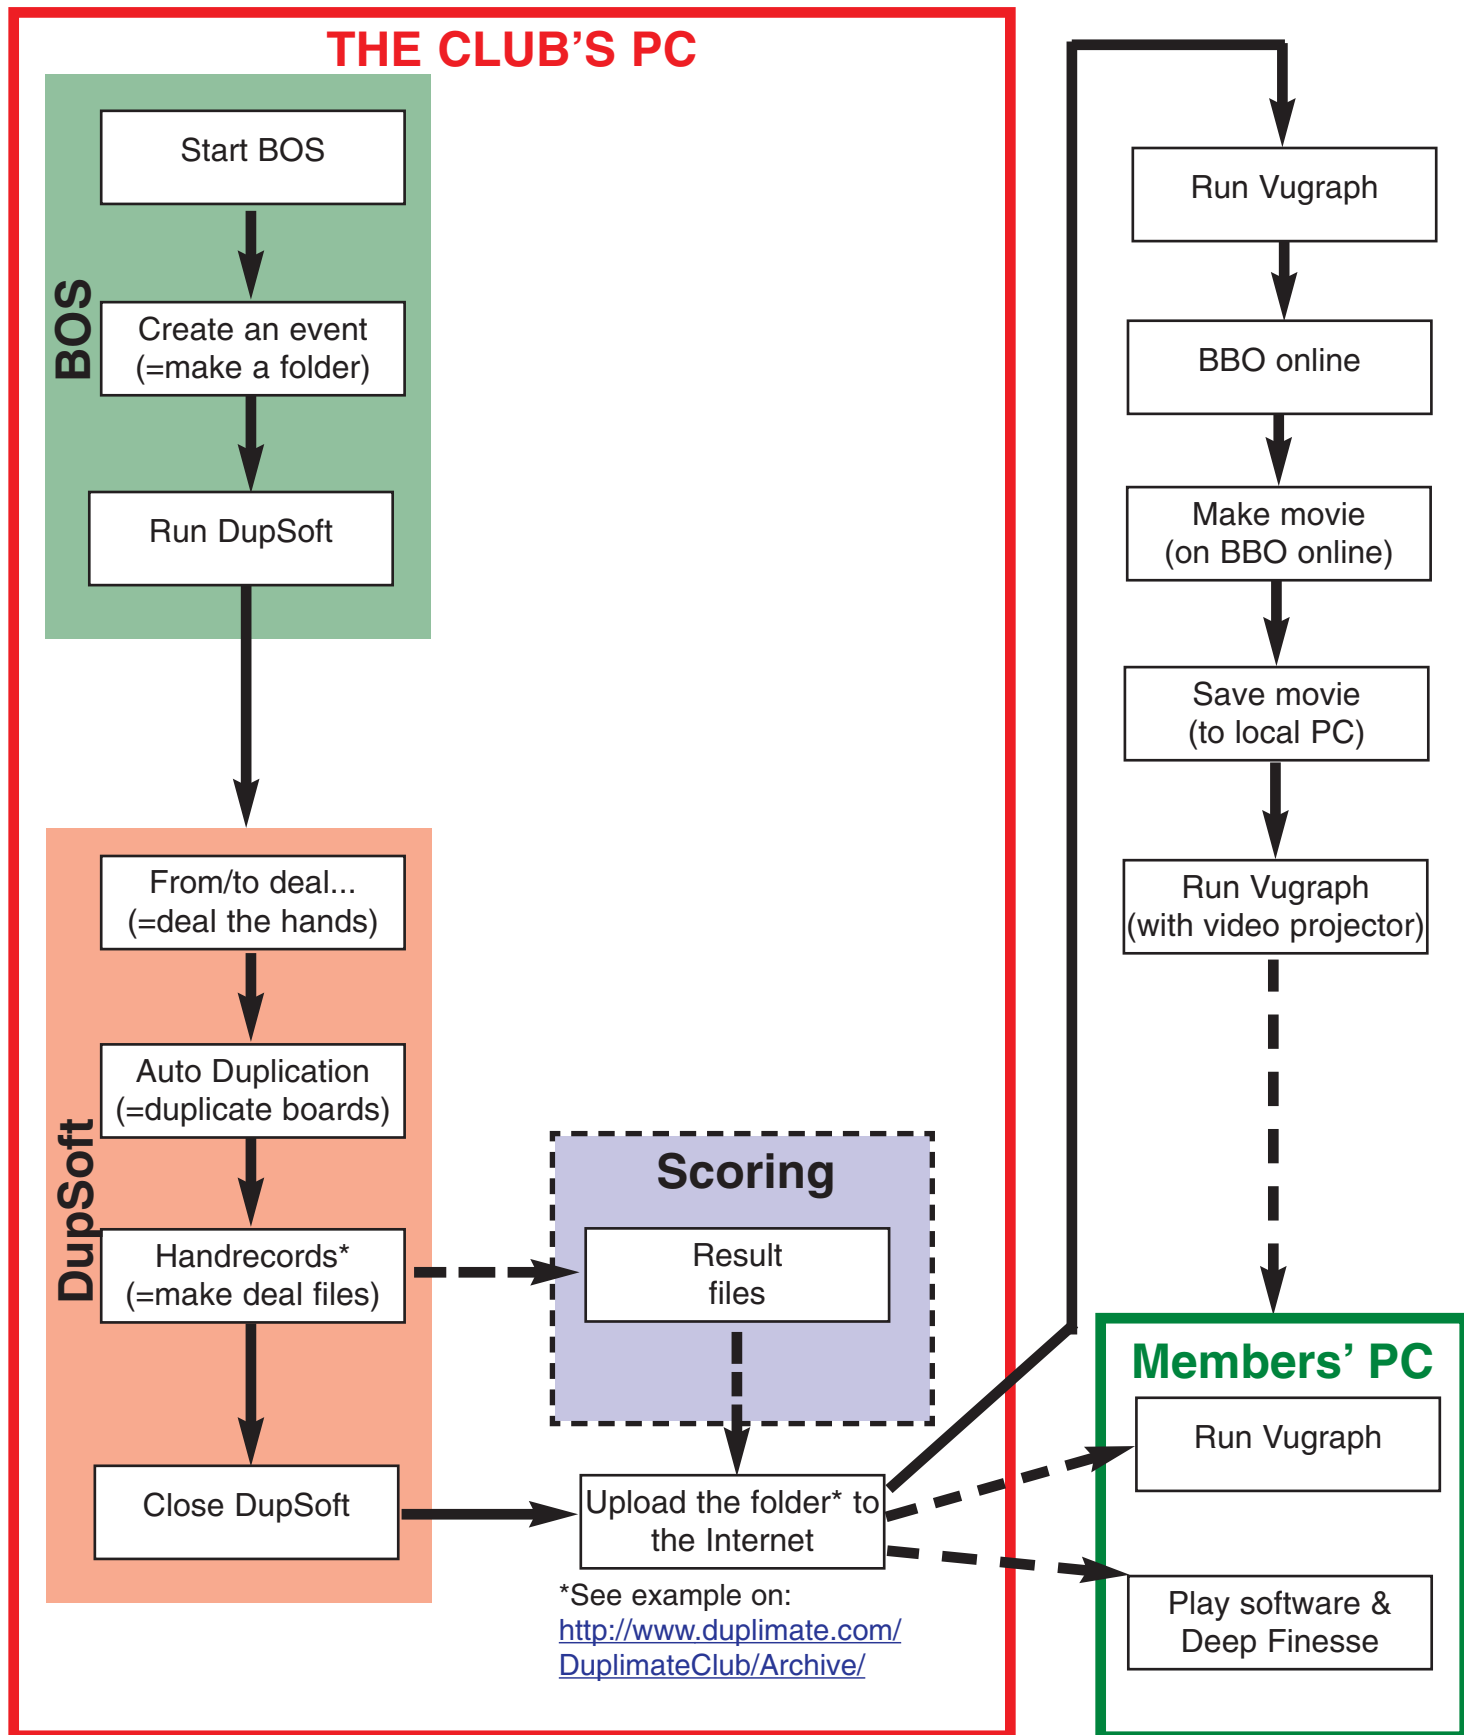

# SUGGESTED WORKFLOW FOR NORMAL CLUB USAGE

\*The print function also generates a folder on the desktop containing deal files belonging to the event in various, user-friendly formats for printing, analyzing, re-play, etc.